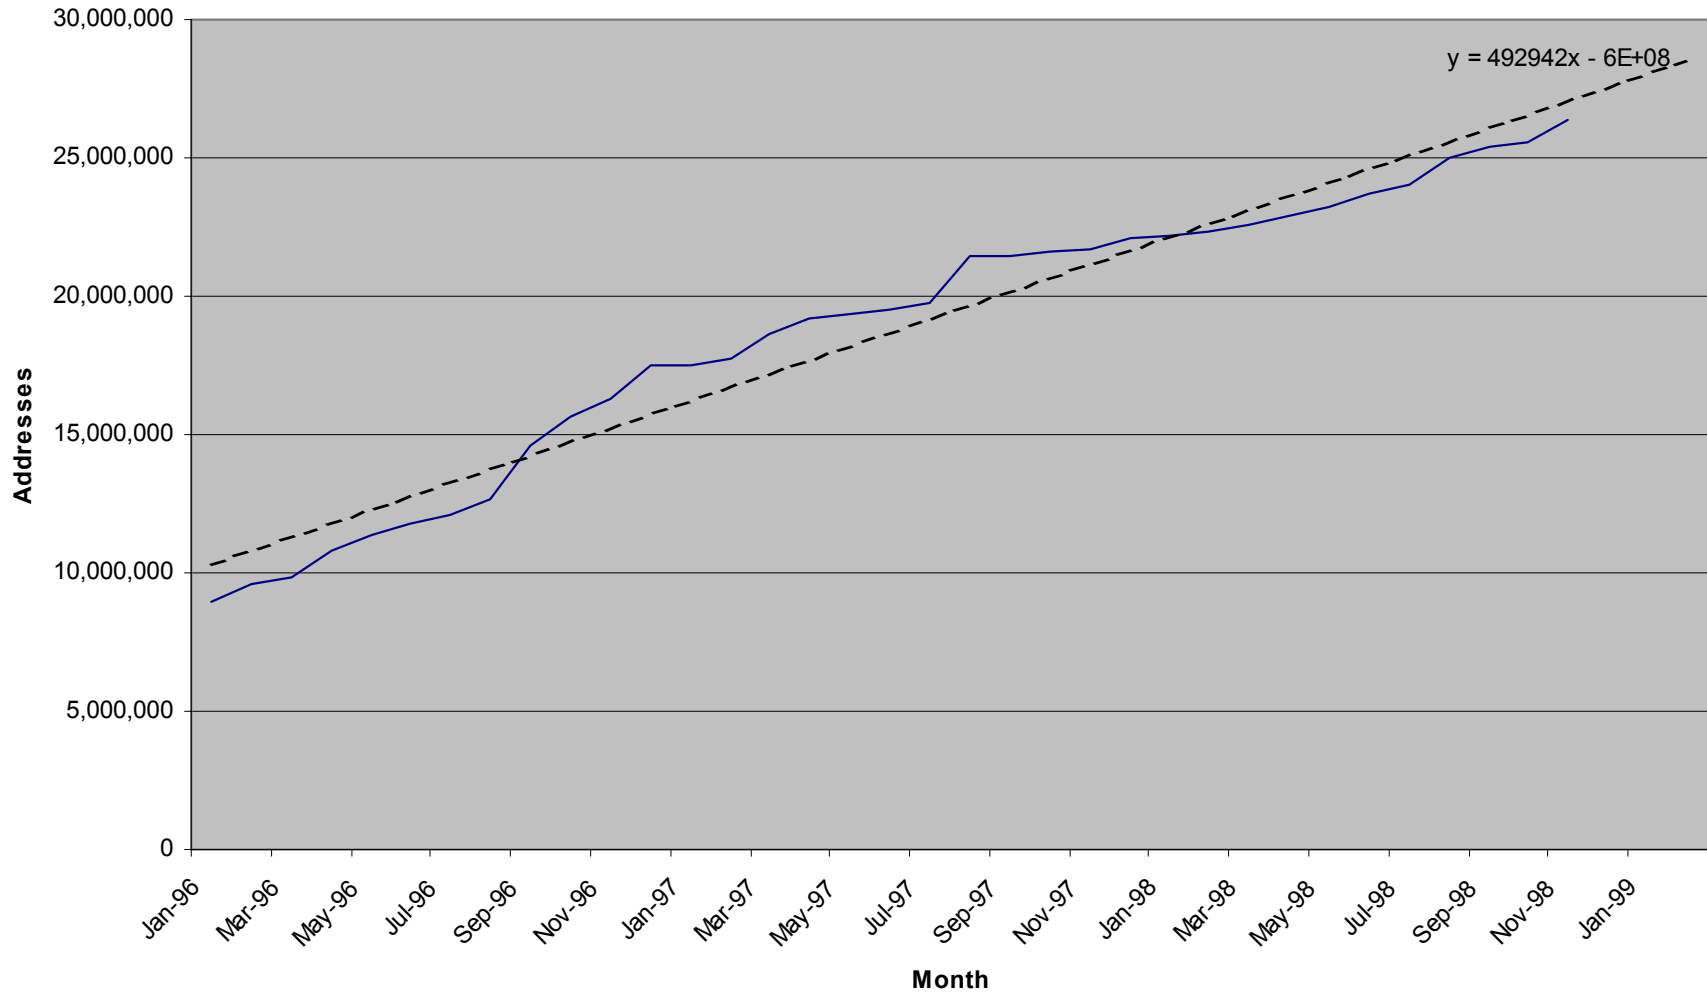

Resource Status

Address Block	Addresses	%Allocated	%Reserved	%Free	Date Delgated by the IANA
202/7	33554432	60.32	20.92	18.77	January 10, 1994
169.208/13	1048576	0.00	0.00	100.00	June 6, 1995
210/7	33554432	58.10	0.00	41.90	September 16, 1996
61/8	16777216	0.05	0.00	99.95	April 25, 1997
Total	84934656	36.03	8.26	55.71	

As Block	Ases	%Allocated	%Reserved	%Free	Date Delgated by the IANA
4608-4863	256	98.83	0.00	1.17	10-Jan-94
7467-7722	256	100.00	0.00	0.00	6-Jun-95
9261-10239	979	20.33	0.00	79.67	16-Sep-96
Total	1491	47.48	0.00	52.52	

Total Address Space Growth (not including reservations)