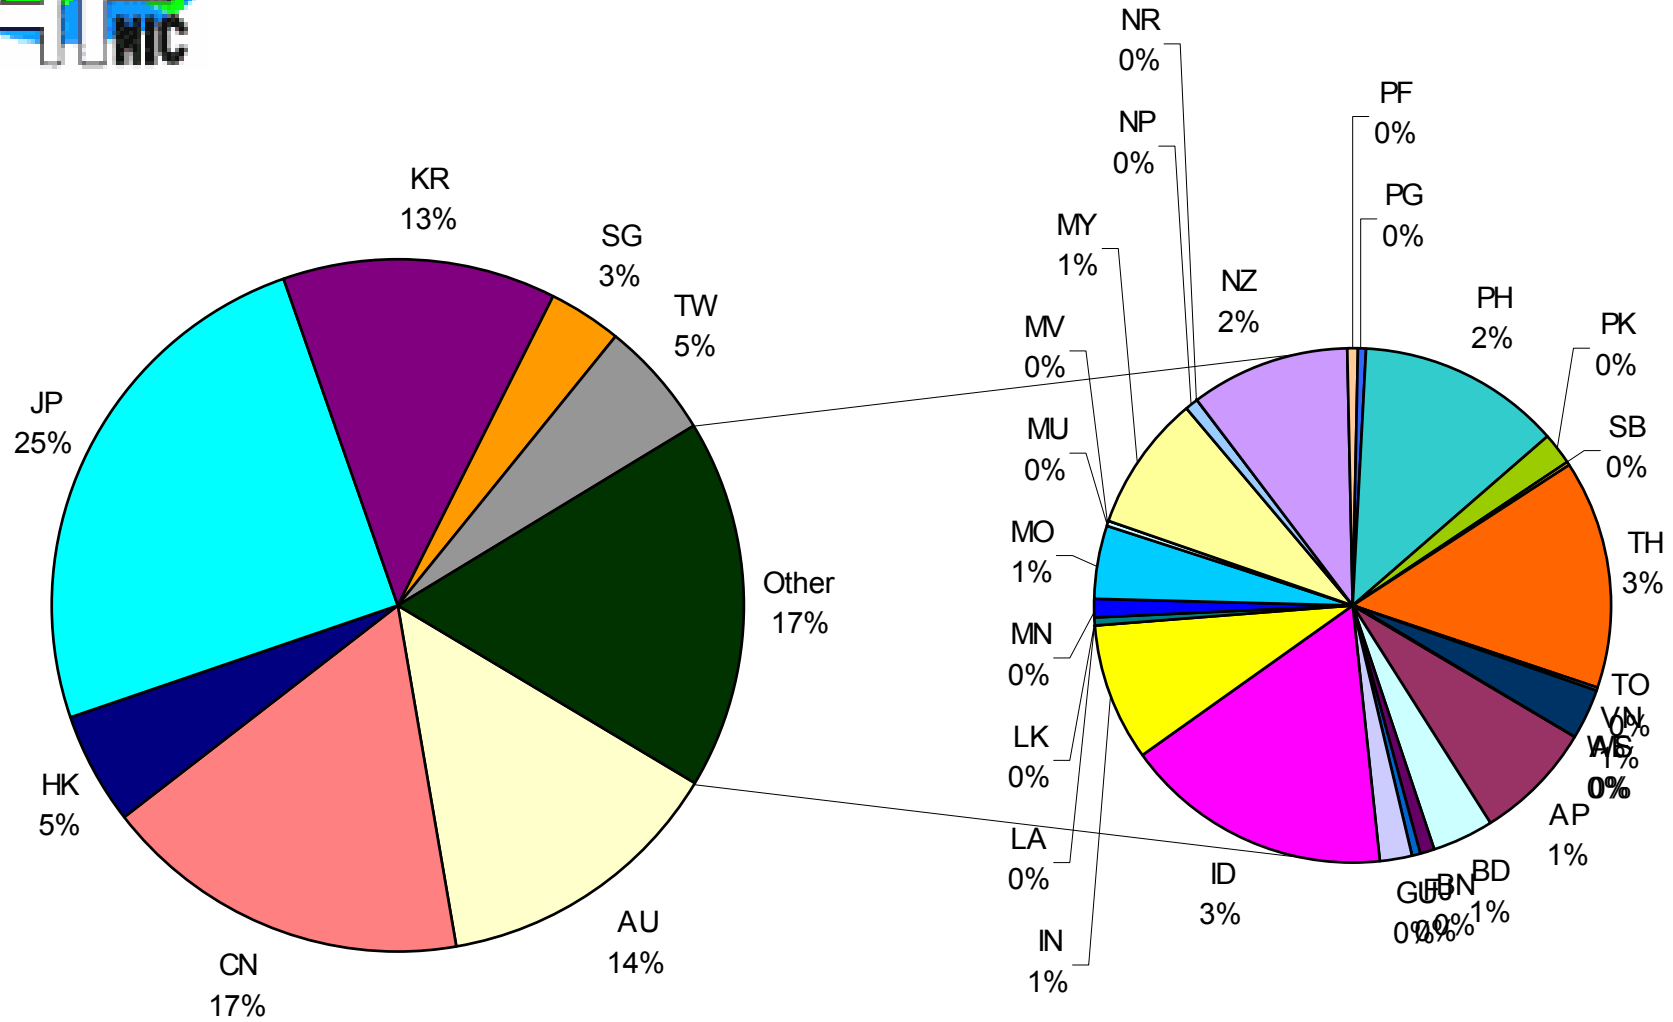

# Resource Status

<b>Address Block</b>	<b>Addresses</b>	<b>%Allocated</b>	<b>%Reserved</b>	<b>%Free</b>	<b>Date Delgated by the IANA</b>
202/7	33554432	60.32	20.92	18.77	January 10, 1994
169.208/13	1048576	0.00	0.00	100.00	June 6, 1995
210/7	33554432	58.10	0.00	41.90	September 16, 1996
61/8	16777216	0.05	0.00	99.95	April 25, 1997
<b>Total</b>	<b>84934656</b>	<b>36.03</b>	<b>8.26</b>	<b>55.71</b>	

<b>As Block</b>	<b>Ases</b>	<b>%Allocated</b>	<b>%Reserved</b>	<b>%Free</b>	<b>Date Delgated by the IANA</b>
4608-4863	256	98.83	0.00	1.17	10-Jan-94
7467-7722	256	100.00	0.00	0.00	6-Jun-95
9261-10239	979	20.33	0.00	79.67	16-Sep-96
<b>Total</b>	<b>1491</b>	<b>47.48</b>	<b>0.00</b>	<b>52.52</b>	

### Total Address Space Growth (not including reservations)

## Allocated Address Space Geographical Distribution